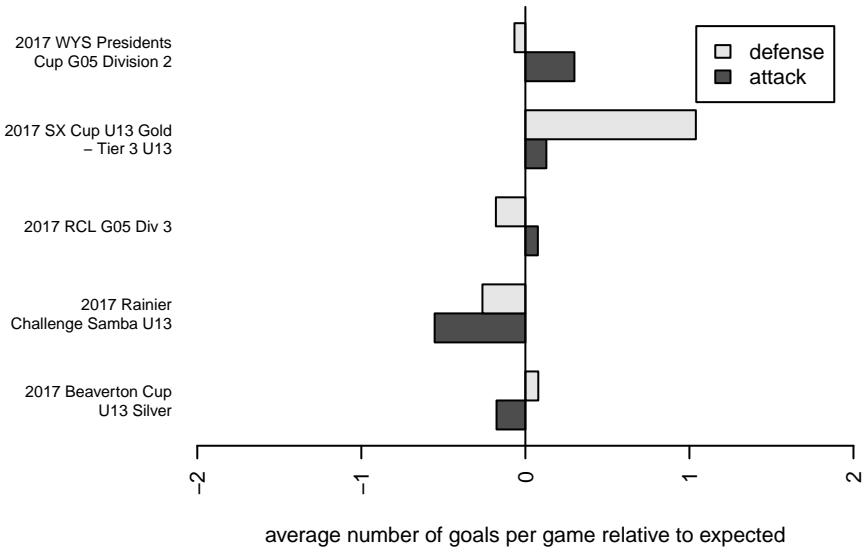

Seattle United Samba G05

Seattle United Premier
 Seattle, WA
 G05 total strength=1090
 attack=3.14 defense=2.37
 fall league = RCL G05 Div 3

alt names used:
 Seattle United G05 Samba
 SEATTLE UNITED G05 SAMBA (WA)
 Seattle United G05 Samba C
 SU G05 Samba
 Seattle United G05 Samba C

Venues played:
 2017 Rainier Challenge Samba U13
 2017 Beaverton Cup U13 Silver
 2017 SX Cup U13 Gold – Tier 3 U13
 2017 RCL G05 Div 3
 2017 WYS Presidents Cup G05 Division 2

Seattle United Samba G05
 Dots are actual minus expected GF (blue circles) and GA (red triangles).
 Blue line is smoothed change in attack strength. Red is smoothed change in defense strength.

**attack and defense variance (black dot)
relative to other teams
and top 10 in region**

**attack and defense rating
relative to others at age
and all opponents in last 13 months**

Performance relative to 13 month average