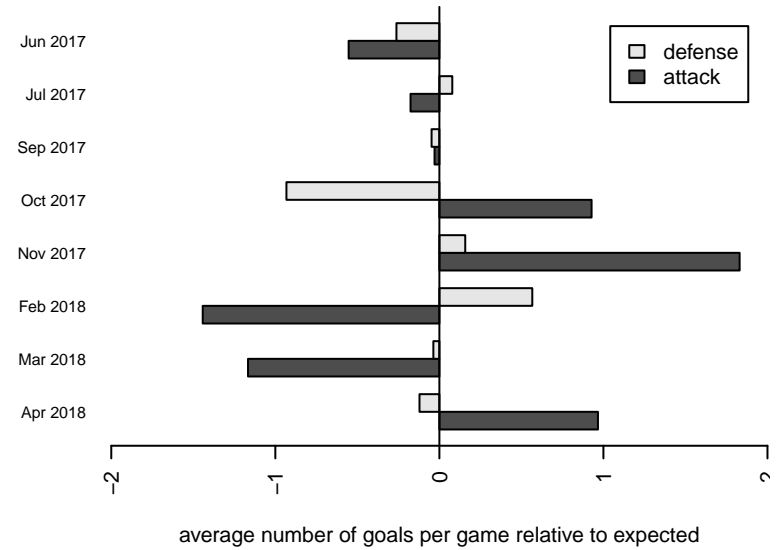

Performance relative to 13 month average