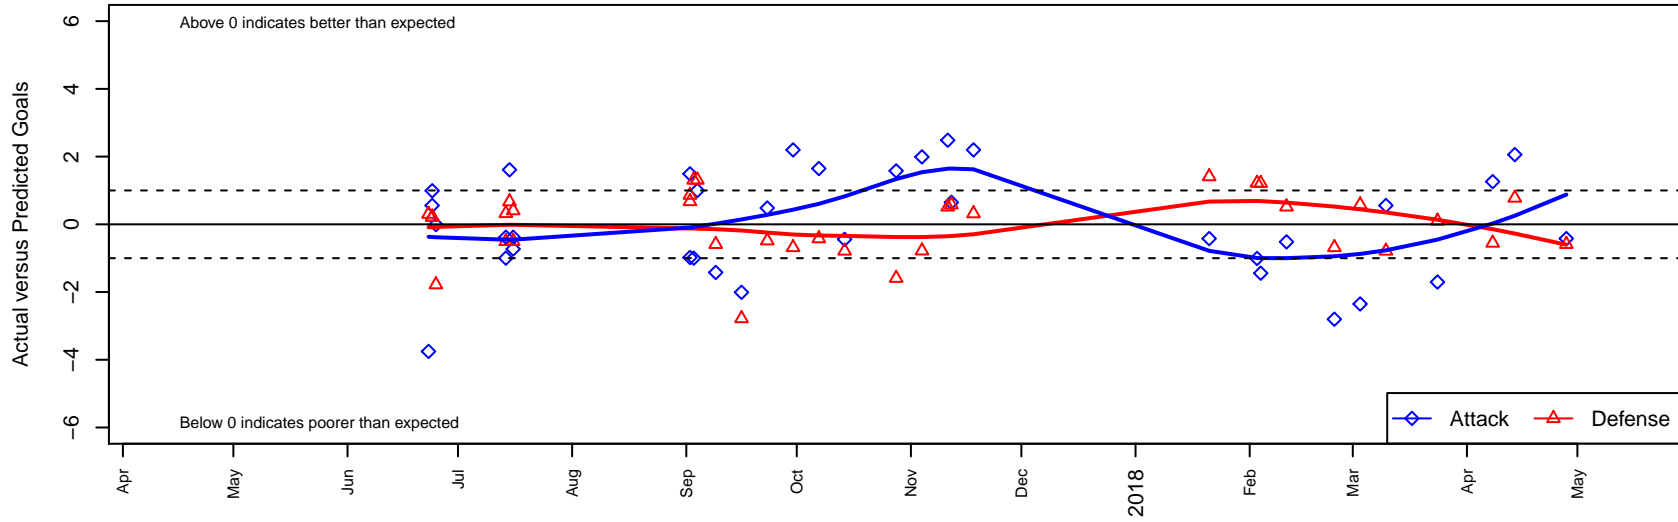

Seattle United Samba G05

Seattle United Premier
 Seattle, WA
 G05 total strength=1090
 attack=3.14 defense=2.37
 fall league = RCL G05 Div 3

alt names used:
 Seattle United G05 Samba
 SEATTLE UNITED G05 SAMBA (WA)
 Seattle United G05 Samba C
 SU G05 Samba
 Seattle United G05 Samba C

Venues played:
 2017 Rainier Challenge Samba U13
 2017 Beaverton Cup U13 Silver
 2017 SX Cup U13 Gold – Tier 3 U13
 2017 RCL G05 Div 3
 2017 WYS Presidents Cup G05 Division 2

Seattle United Samba G05
 Dots are actual minus expected GF (blue circles) and GA (red triangles).
 Blue line is smoothed change in attack strength. Red is smoothed change in defense strength.

**attack and defense variance (black dot)
relative to other teams
and top 10 in region**

**attack and defense rating
relative to others at age
and all opponents in last 13 months**

Performance relative to 13 month average