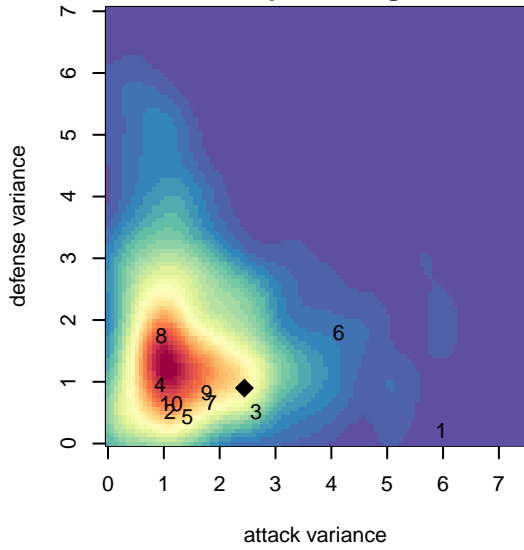

Seattle United Samba G05

Seattle United Premier
 Seattle, WA
 G05 total strength=1090
 attack=3.14 defense=2.37
 fall league = RCL G05 Div 3

alt names used:
 Seattle United G05 Samba
 SEATTLE UNITED G05 SAMBA (WA)
 Seattle United G05 Samba C
 SU G05 Samba
 Seattle United G05 Samba C

Venues played:
 2017 Rainier Challenge Samba U13
 2017 Beaverton Cup U13 Silver
 2017 SX Cup U13 Gold – Tier 3 U13
 2017 RCL G05 Div 3
 2017 WYS Presidents Cup G05 Division 2

Seattle United Samba G05
 Dots are actual minus expected GF (blue circles) and GA (red triangles).
 Blue line is smoothed change in attack strength. Red is smoothed change in defense strength.

**attack and defense variance (black dot)
relative to other teams
and top 10 in region**

**attack and defense rating
relative to others at age
and all opponents in last 13 months**

Performance relative to 13 month average