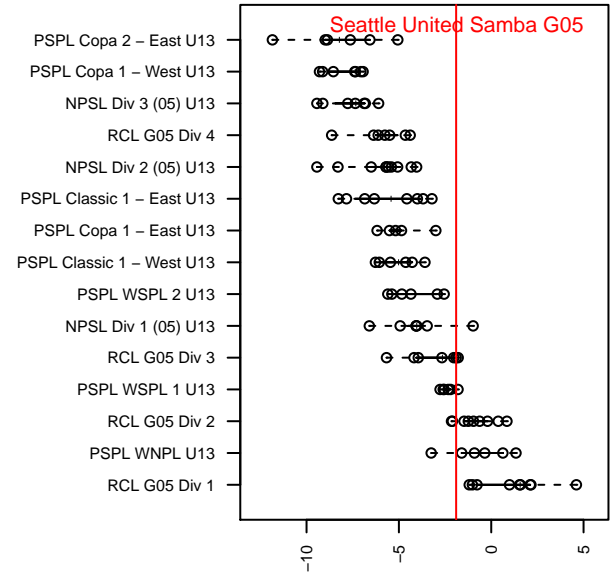

Seattle United Samba G05

Seattle United Premier
 Seattle, WA
 G05 total strength=1090
 attack=3.14 defense=2.37
 fall league = RCL G05 Div 3

alt names used:
 Seattle United G05 Samba
 SEATTLE UNITED G05 SAMBA (WA)
 Seattle United G05 Samba C
 SU G05 Samba
 Seattle United G05 Samba C

Venues played:
 2017 Rainier Challenge Samba U13
 2017 Beaverton Cup U13 Silver
 2017 SX Cup U13 Gold – Tier 3 U13
 2017 RCL G05 Div 3
 2017 WYS Presidents Cup G05 Division 2

Seattle United Samba G05
 Dots are actual minus expected GF (blue circles) and GA (red triangles).
 Blue line is smoothed change in attack strength. Red is smoothed change in defense strength.

**attack and defense variance (black dot)
relative to other teams
and top 10 in region**

**attack and defense rating
relative to others at age
and all opponents in last 13 months**

Performance relative to 13 month average